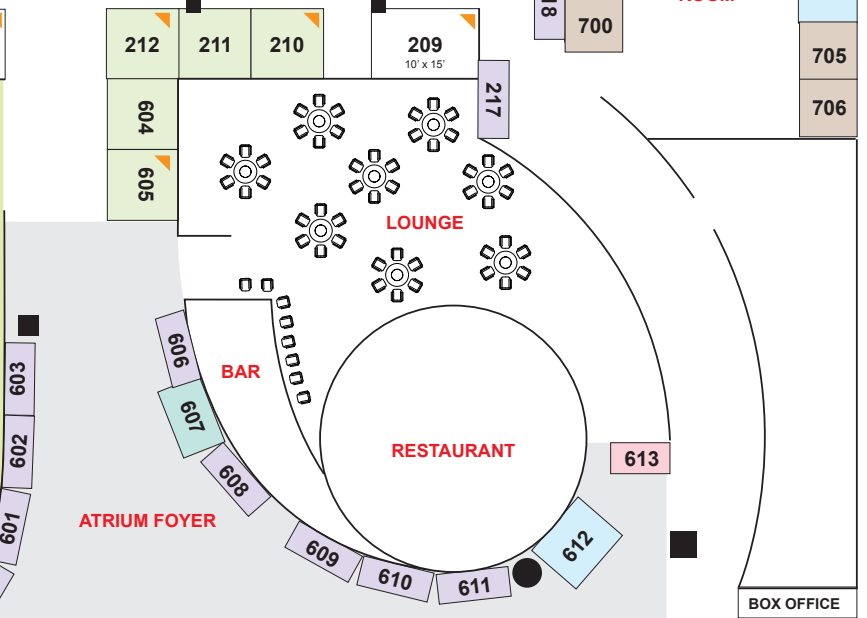

LOAD IN  
8" X 8"

Grand  
Prize  
Giveaway

**SPECIAL FEATURE - OUTDOOR LIVING AREA**

March 26 - 27, 2011  
The Stamford Plaza Hotel, Stamford, CT

FRONT  
ENTRANCE

MAIN  
ENTRANCE

- 8' x 10' - \$1,195
- 10' x 10' - \$1,195
- 9' x 9' - \$995
- 8' x 8' - \$895
- 6' x 10' - \$895
- 7' x 9' - \$895
- 4' x 10' - \$695
- 4' x 8' - \$595
- 8' x 15' - \$1,795
- Odd Size  
(see floor plan for sizes)
- Corner (extra \$100 @)

All areas are carpeted except for shaded area, which is tiled