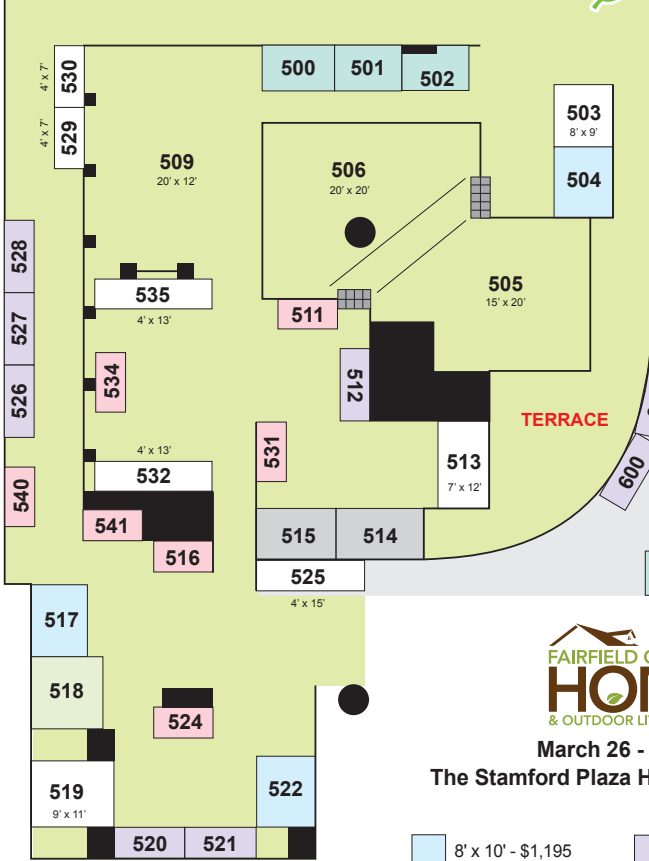

LOAD IN  
8" X 8"

Grand  
Prize  
Giveaway

**SPECIAL FEATURE - OUTDOOR LIVING AREA**

March 26 - 27, 2011  
The Stamford Plaza Hotel, Stamford, CT

FRONT  
ENTRANCE

MAIN  
ENTRANCE

- 8' x 10' - \$1,195
- 10' x 10' - \$1,195
- 9' x 9' - \$995
- 8' x 8' - \$895
- 6' x 10' - \$895
- 7' x 9' - \$895
- 4' x 10' - \$695
- 4' x 8' - \$595
- 8' x 15' - \$1,795
- Odd Size  
(see floor plan for sizes)
- Corner (extra \$100 @)

All areas are carpeted except for shaded area, which is tiled